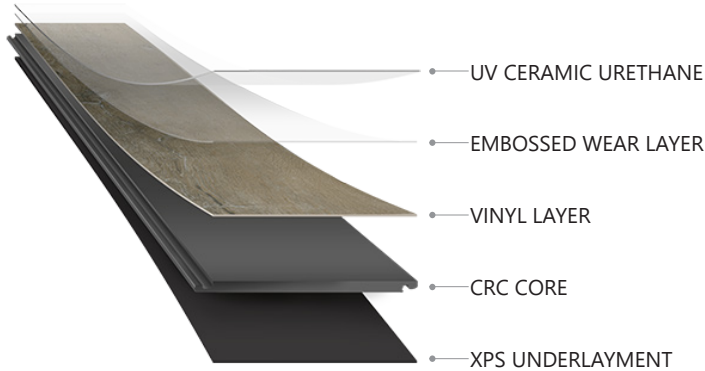

MOMENTUM

CRC Luxury Vinyl Plank

Momentum is an innovative vinyl plank flooring solution that balances aesthetics and functionality. Designed to mimic the look of natural wood, it offers a wide range of styles and looks, making it suitable for various interior designs.

SMOKEHOUSE

Ceramic Urethane Coating
Highly Stain Resistant

Natural Wood Texture
Ultra Realistic Look
Focused Color Selection

20 MIL Enhanced UV Wear Layer
Extra Wear Protection

4MM CRC Core
Chip & Dent Resistant
100 % Waterproof

Available Trims

Flush Stairnose

Full Stair Tread

Multi Trim

WARRANTIES

Residential25 Years

Light Commercial15 Years

Material	CRC - Luxury Vinyl Plank
Plank Size Overall.....	7.69" x 60"
Overall Thickness.....	5mm
CRC Thickness.....	4mm
Attached Pad	1mm XPS
Wear Layer.....	20 MIL Ceramic Urethane
Texture/Style.....	Embossed
Edge Profile.....	Side Painted Bevel
Installation	Floating Click Lock
AC Rating	4
SF Per Box	32.04
SF Per Pallet	1,762.20