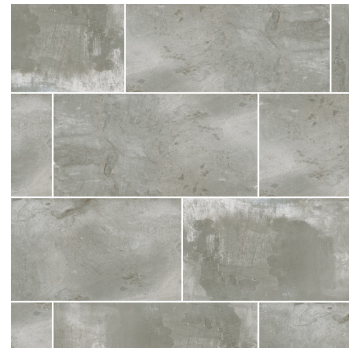

GOTHAM

Series: GOTHAM

Material: PORCELAIN

Thickness: 5/16"

Appearance: CONCRETE

Finish: MATTE

Edge Profile: PRESSED

Recommended Grout Joint: 3/16"

DCOF: > 0.42

Shade Variation: RANDOM V4

Available Colors:

BIANCO

GRAY

NERO

Available sizes:

12x24"