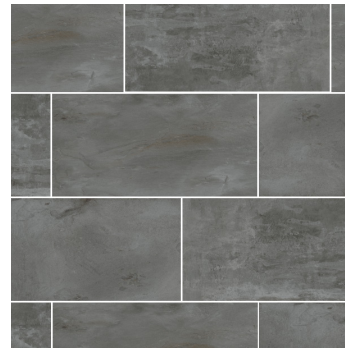

GOTHAM

Series: GOTHAM

Material: PORCELAIN

Thickness: 5/16"

Appearance: CONCRETE

Finish: MATTE

Edge Profile: PRESSED

Recommended Grout Joint: 3/16"

DCOF: > 0.42

Shade Variation: RANDOM V4

Available Colors:

BIANCO

GRAY

NERO

Available sizes:

12x24"